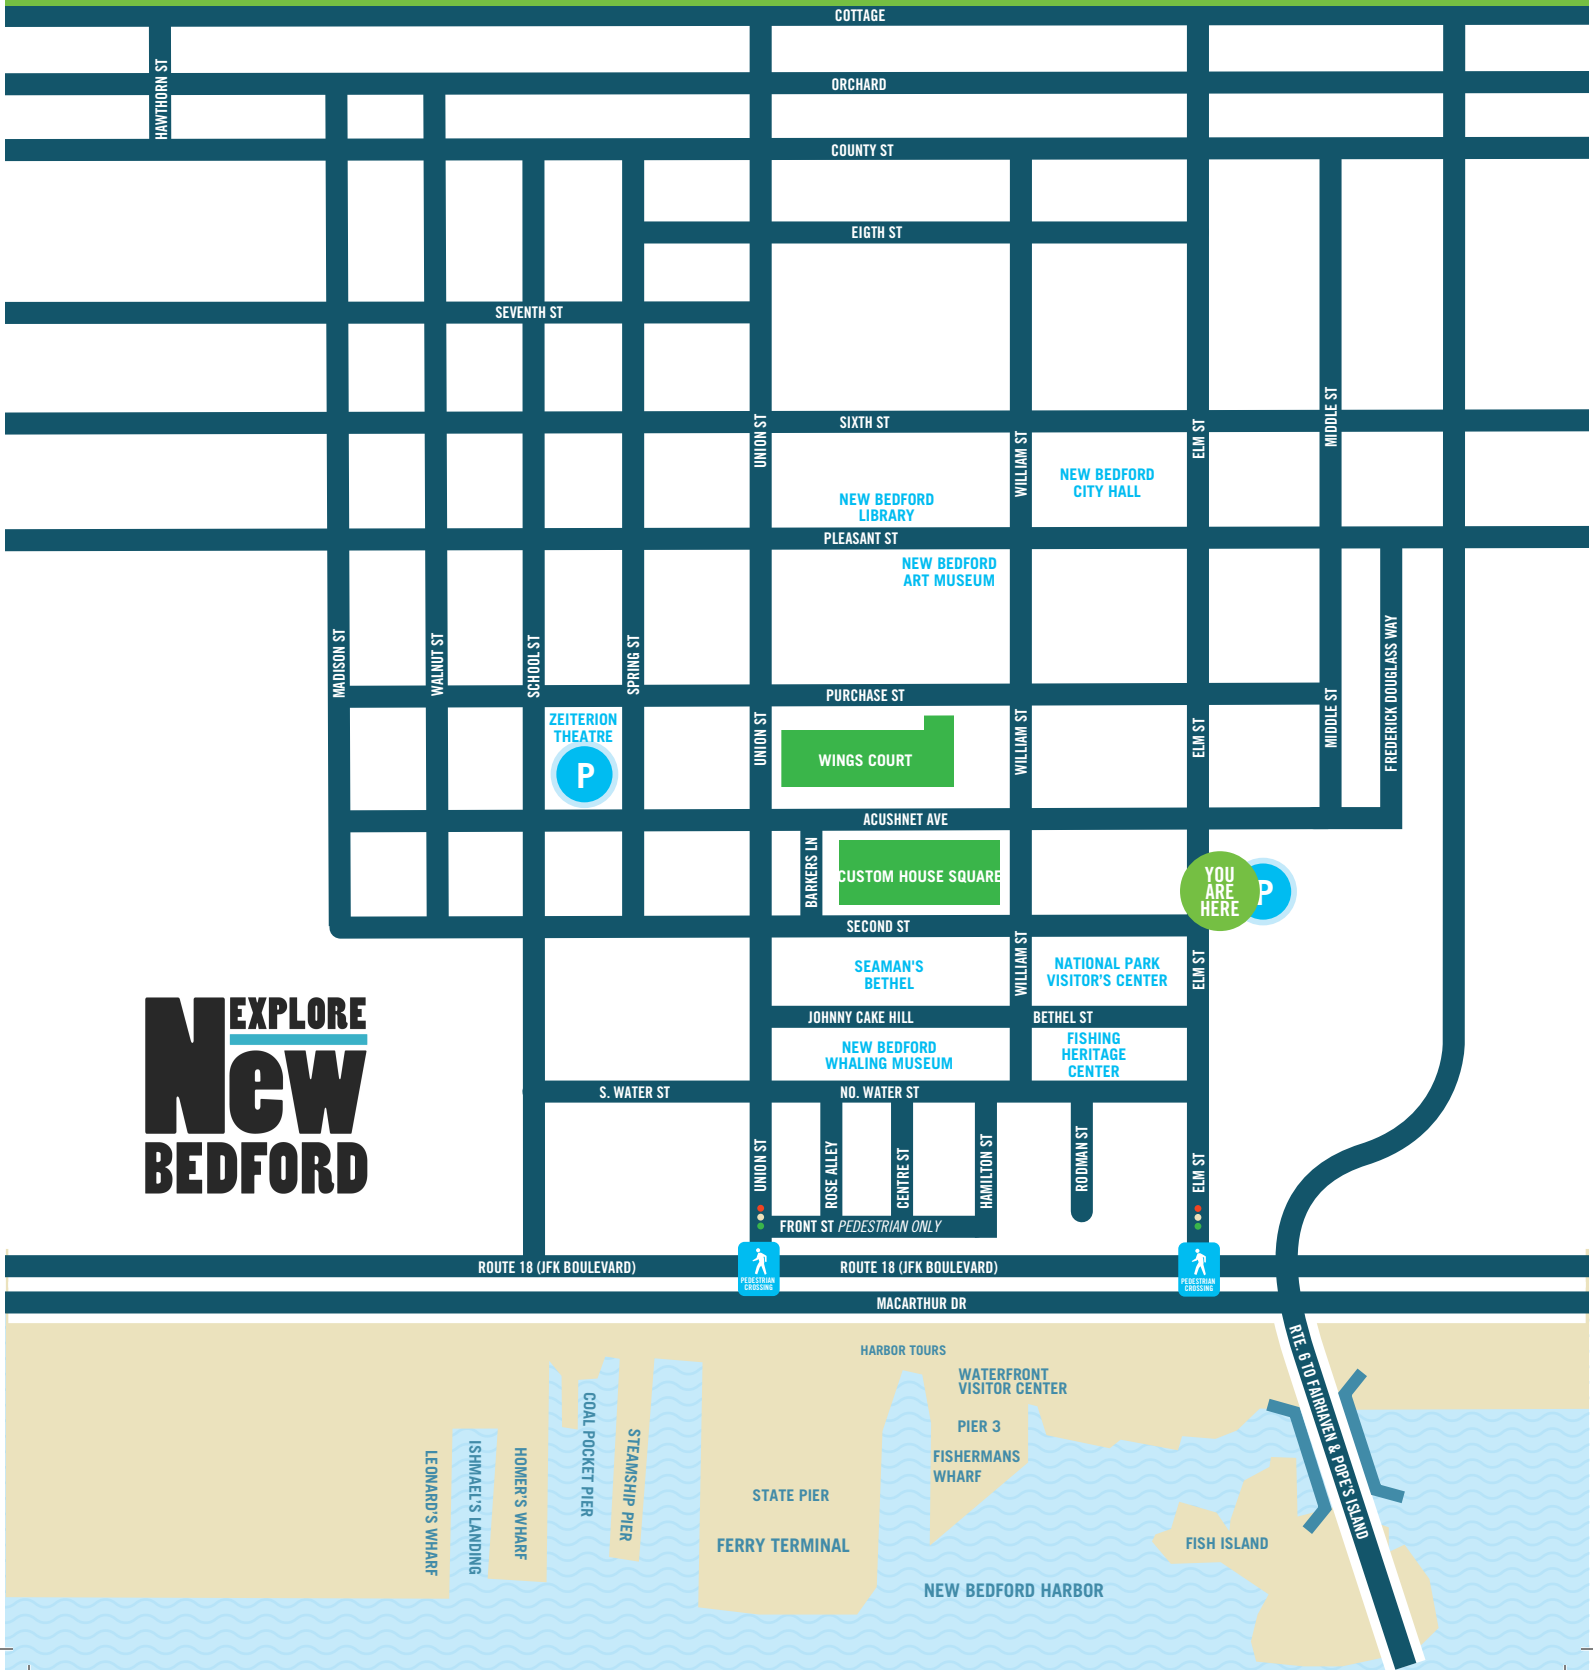

For a full list of attractions, dining, retail and events visit [www.destinationnewbedford.org](http://www.destinationnewbedford.org)

# EXPLORE New BEDFORD

ROUTE 18 (JFK BOULEVARD)

ROUTE 18 (JFK BOULEVARD)

MACARTHUR DR

HARBOR TOURS

WATERFRONT VISITOR CENTER

PIER 3

FISHERMANS WHARF

STATE PIER

FERRY TERMINAL

FISH ISLAND

NEW BEDFORD HARBOR

LEONARD'S WHARF

ISHMAEL'S LANDING

HOMER'S WHARF

COAL POCKET PIER

STEAMSHIP PIER

KITE 6 TO FAIRHAVEN & PIER 3 ISLAND